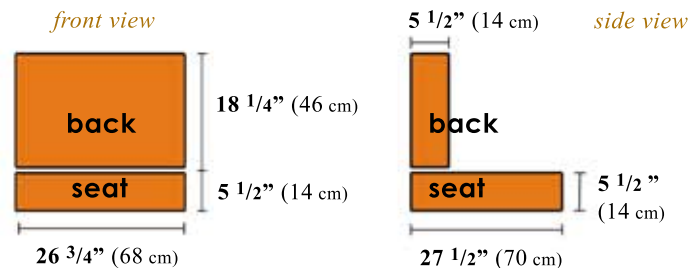

**OVERSIZE DEEP SEATING  
MARINA DEL REY SIDE CHAIR**  
code : CH - 0177

category : OVERSIZE DEEP SEATINGS  
collection : MARINA DEL REY

**W26 x H32 x D35.75"**  
W67 x H82 x D91 cm

**Seat Height : 11" (27 cm)**

**Net Weight : 30 lbs. (13.5 kgs)**  
**Gross Weight : 35 lbs. (16 kgs)**

**Packaging Dimension**  
**10 x 34 x 38" = 7.66 cu. Ft**  
26 x 86 x 97 cm = 0.22 m<sup>3</sup>

**Cushion Dimension :**

Natural fine hand sanded finish. Mortise and tenon joinery construction.  
Solid "A" grade Indonesian plantation teak. Full 1 year warranty against manufacturer's defects.